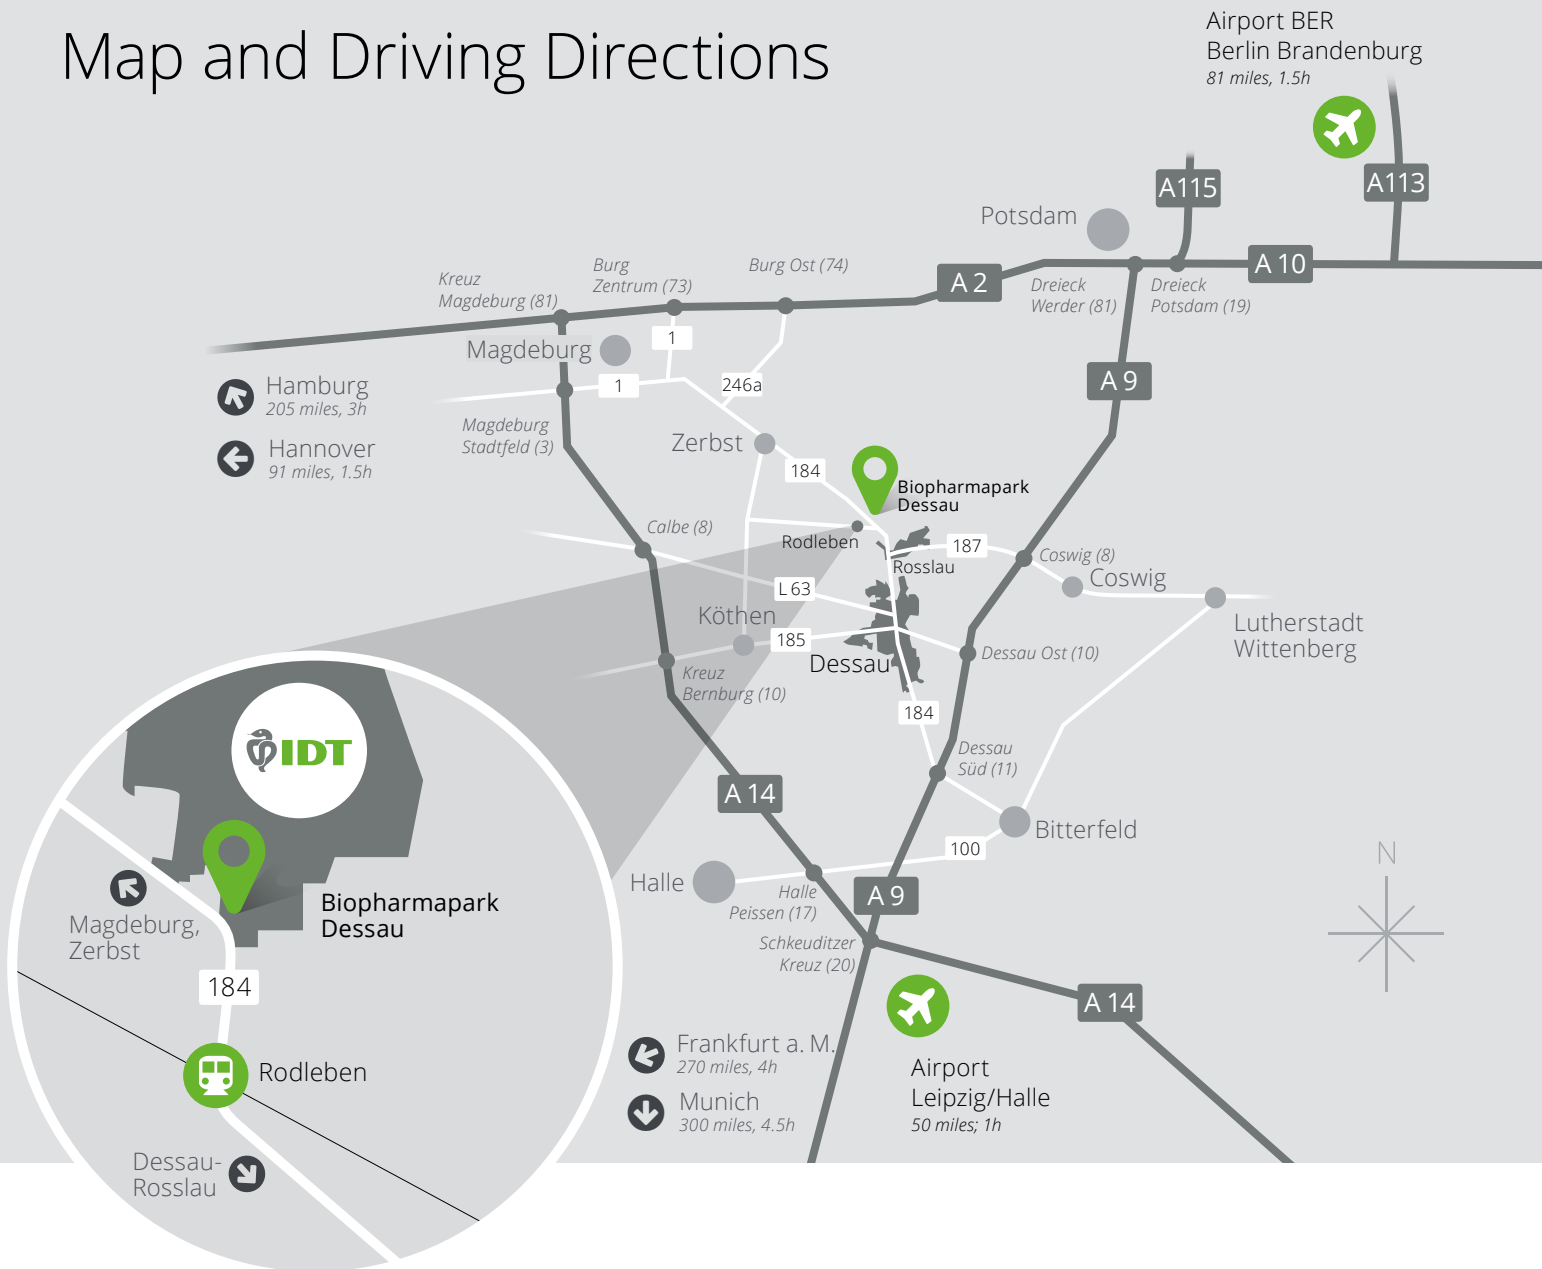

Travel Information

Have a safe journey to Biopharmapark Dessau.
Please let us know if we can assist you with
your travel arrangements.

IDT Biologika GmbH
Am Pharmapark
06861 Dessau-Rosslau
Germany

☎ +49 (0) 349 01 88 50
✉ info@idt-biologika.com
www.idt-biologika.com

Map and Driving Directions

Please be aware that IDT Biologika is located closed to the city district Rosslau of Dessau-Rosslau.

Hotel

Please find a list of hotels on the tourist information website Dessau.

The train station (Rodleben) is approx. 10 minutes walk away. There are regional trains every hour from Dessau, Berlin, Leipzig or Magdeburg.

Airport

Two airports serve the region:

- Airport Berlin Tegel – 130 km (81 miles) to Dessau
- Airport Leipzig/Halle – 80 km (50 miles) to Dessau

Taxi

To order a taxi, please call:

+49 (0)340 221 50 50

Taxiverband Dessau

Please be aware that credit cards are not accepted!

GPS coordinates:

W 51° 54' 10" N

L 12° 12' 58" E